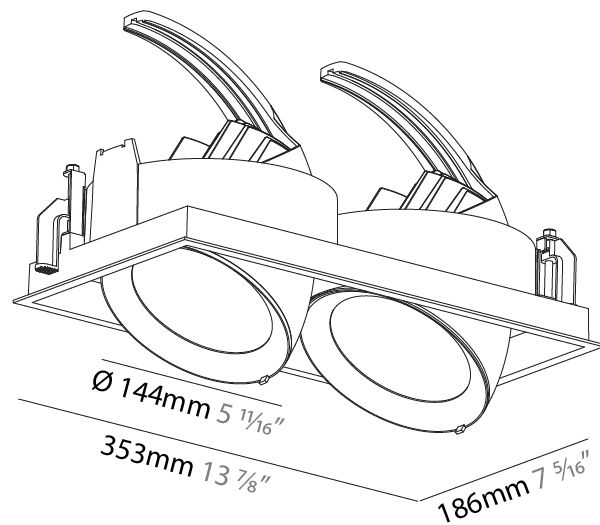

PHYSICAL

Shape: Rectangle
Diameter (mm): 144
Diameter (in): 5 11/16
Length (mm): 353
Length (in): 13 7/8
Width (mm): 186
Width (in): 7 5/16
Height (mm): 185
Height (in): 7 3/16
Ceiling Thickness (mm): 10 / 12.5 / 15
Ceiling Thickness (in): 3/8 or 1/2 or 9/16
Min. Recessing Depth (mm): 260
Min. Recessing Depth (in): 10 3/4
Light Distribution: Adjustable / Downlight
Weight (kg): 2.609
Weight (lbs): 5.75
Installation Requirement: Requires 2 Housings - See Components
Fixture Finish: SSR / BKV / CWI / CRY / HAB / LAG / UFT / ITA / RUA / RUR / MIC / FTG / MYG / TWT / LOD / PUS / FRO / FUP / KIA / POP / BLS / SPG / MEY / GOH / GUM / CHC / COM / ABZ / JAG / OBR / MOS / ROR
Fixture Material: Aluminum Die Cast
Cut-out Measurements: 342mm / 13 7/16" x 175mm / 6 7/8"

ELECTRICAL

Lamp Type: LED (Zhaga Standard)
Total Output Wattage (W): 42
Dimming: Tri-Mode (Non-Dimming and Phase Dimming (120Vac only) and 0-10V Dimming)
Driver Included: Yes
Driver Location: Recessed Housing
Driver Type: Constant Current - Universal
Housing: See components
Input Voltage (V): 120 - 277
Constant Current (MA): 700

LED

Number of LEDs: 2
Color Temperature (°K): 2700 / 3000 / 3500 / 4000
Max. Delivered Lumen (lm): 2870 / 2980 / 3136 / 3200
CRI: >90 CRI
Lamp Life (hrs): 50000

OPTICAL

Reflector°: 8
Adjustability: Rotational 355°; Tilt 45°

RATINGS AND CERTIFICATIONS