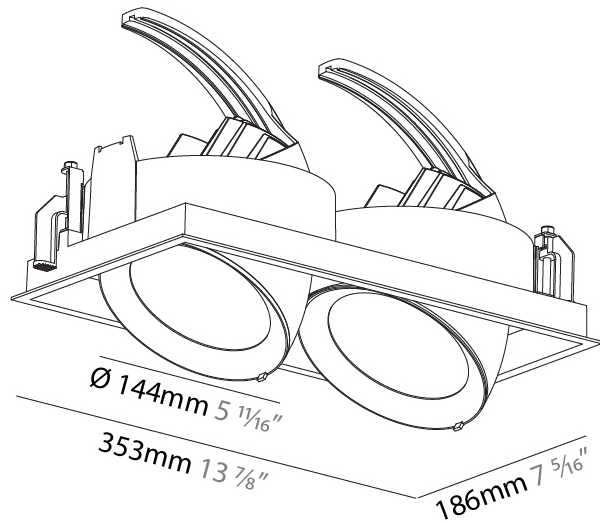

PHYSICAL

Shape: Rectangle
Diameter (mm): 144
Diameter (in): 5 11/16
Length (mm): 353
Length (in): 13 7/8
Width (mm): 186
Width (in): 7 5/16
Height (mm): 185
Height (in): 7 3/16
Ceiling Thickness (mm): 10 / 12.5 / 15
Ceiling Thickness (in): 3/8 or 1/2 or 9/16
Min. Recessing Depth (mm): 260
Min. Recessing Depth (in): 10 3/4
Light Distribution: Adjustable / Downlight
Weight (kg): 2.626
Weight (lbs): 5.79
Installation Requirement: Requires 2 Housings - See Components
Fixture Finish: SSR / BKV / CWI / CRY / HAB / LAG / UFT / ITA / RUA / RUR / MIC / FTG / MYG / TWT / LOD / PUS / FRO / FUP / KIA / POP / BLS / SPG / MEY / GOH / GUM / CHC / COM / ABZ / JAG / OBR / MOS / ROR
Fixture Material: Aluminum Die Cast
Cut-out Measurements: 342mm / 13 7/16" x 175mm / 6 7/8"

ELECTRICAL

Lamp Type: LED (Zhaga Standard)
Total Output Wattage (W): 52
Dimming: Tri-Mode (Non-Dimming and Phase Dimming (120Vac only) and 0-10V Dimming)
Driver Included: Yes
Driver Location: Recessed Housing
Driver Type: Constant Current - Universal
Housing: See components
Input Voltage (V): 120 - 277
Constant Current (MA): 700

LED

Number of LEDs: 2
Color Temperature (°K): 2700 / 3000 / 3500 / 4000
Max. Delivered Lumen (lm): 5590 / 5730 / 6027 / 6150
CRI: >90 CRI
Lamp Life (hrs): 50000

OPTICAL

Reflector°: 12 / 24 / 40
Adjustability: Rotational 355°; Tilt 45°

RATINGS AND CERTIFICATIONS