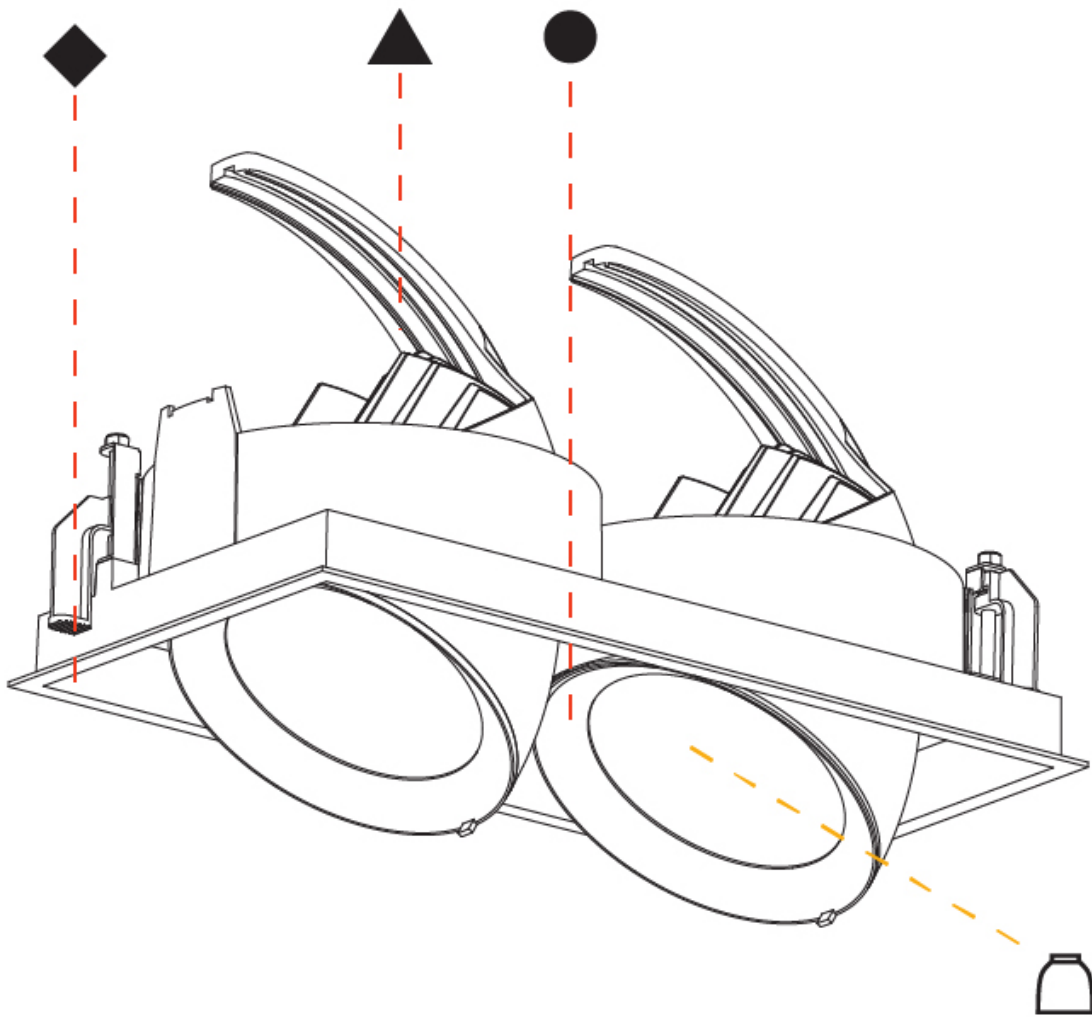

MECHANIQ SQUARE EFFICIENCY DOUBLE RECESSED

A35121-

PROJECT	_____
TYPE	_____
SPECIFIER	_____
QUANTITY	_____
DATE	_____

A